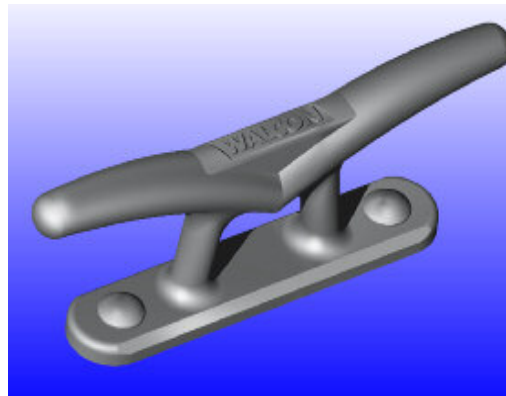

brand & style

3D products

interiors

illustration

artwork & images

words

coordination

Tel: 01329 835555

Leading edge 3D design

Walcon Marine are world-renowned yacht harbour engineers and manufacturers of pontoon systems in steel or aluminium.

Sherwill Design has developed a series of stylish and functional products to keep Walcon at the leading edge of their market.

An iconic range of cast alloy cleats and moulded products have been produced direct from our 3D CAD files, and a bridge was designed for the Dean & Reddyhoff Portland Marina, venue for the sailing events at the 2012 Olympics.