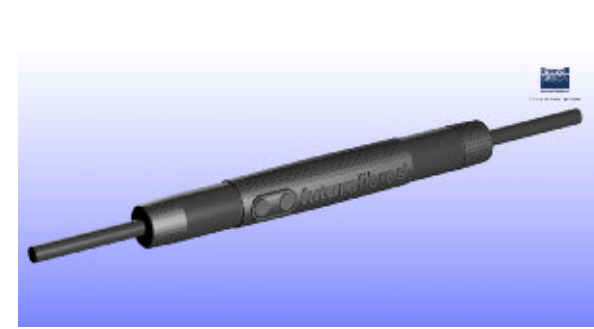

brand & style

3D products

interiors

illustration

artwork & images

words

coordination

Tel: 01329 835555