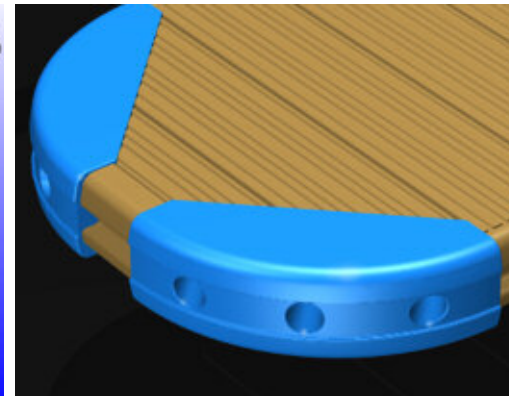

brand & style

3D products

interiors

illustration

artwork & images

words

coordination

Tel: 01329 835555

Leading edge 3D design

Walcon Marine are world-renowned yacht harbour engineers and manufacturers of pontoon systems in steel or aluminium.

Sherwill Design has developed a series of stylish and functional products to keep Walcon at the leading edge of their market.

An iconic range of cast alloy cleats and moulded products have been produced direct from our 3D CAD files, and a bridge was designed for the Dean & Reddyhoff Portland Marina, venue for the sailing events at the 2012 Olympics.